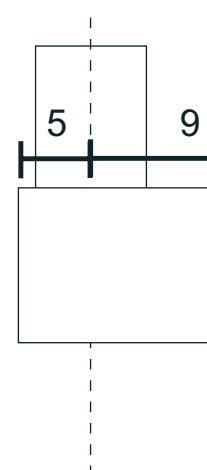

1 Screw hinge eccentric fork 12/8x30, (vertically eccentric)
Screw hinge eccentric fork 12/8x35, (vertically eccentric)

SGS2300SWH
SGS2300SZN

SGS2360SWH
SGS2360SZN

2 Screw hinge eccentric socket 12/8x35, (vertically eccentric)

SGS2361SWH
SGS2361SZN

3 Screw hinge eccentric fork 12/8x35, (horizontally eccentric)

SGS2360SSWH
SGS2360SSZN