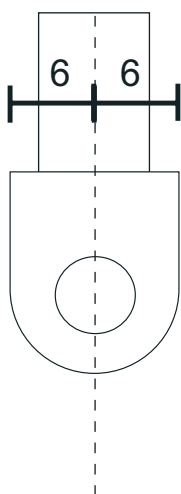

1 Screw hinge eccentric fork 12/8x30, (vertically eccentric)
Screw hinge eccentric fork 12/8x35, (vertically eccentric)

SGS2300SWH
SGS2300SZN

SGS2360SWH
SGS2360SZN

2 Screw hinge eccentric socket 12/8x35, (vertically eccentric)

SGS2361SWH
SGS2361SZN

3 Screw hinge eccentric fork 12/8x35, (horizontally eccentric)

SGS2360SSWH
SGS2360SSZN