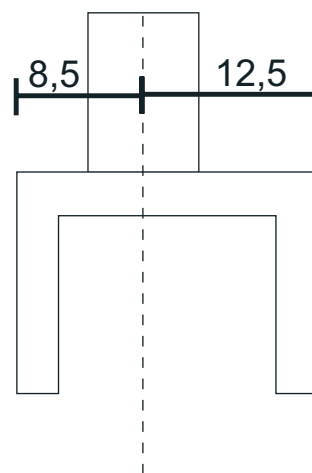

1 Screw hinge eccentric fork 12/8x30, (vertically eccentric)
Screw hinge eccentric fork 12/8x35, (vertically eccentric)

SGS2300SWH
SGS2300SZN

SGS2360SWH
SGS2360SZN

2 Screw hinge eccentric socket 12/8x35, (vertically eccentric)

SGS2361SWH
SGS2361SZN

3 Screw hinge eccentric fork 12/8x35, (horizontally eccentric)

SGS2360SSWH
SGS2360SSZN