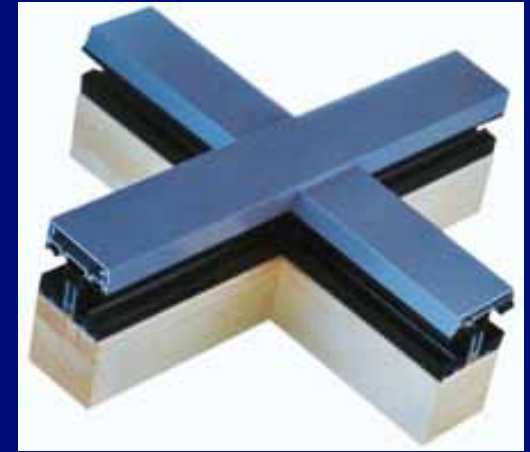

## **SG100 espagnolette system**

- installation to eurogroove
- light but firm and reliable function
- stepless longitudinal adjustment
- > fast delivery of any length

**MANDELLI**<sup>®</sup>

ISO-BLOCO 600

ISO-BLOCO HF

ISO-Sealing System is a modern joint sealing for facades, roofs and interior building.

ISO-CONNECT Outside CX

ISO-CONNECT Inside CX

The Roto architectural hardware are products for inward or outward opening, tilting, sliding, folding, lifting, and Top-Hung.

Gutmann offers a wide range of aluminium systems for aluminium and wood-aluminium façades, doors, windows, composite panels, wire, industrial profiles, window sills and many other products.