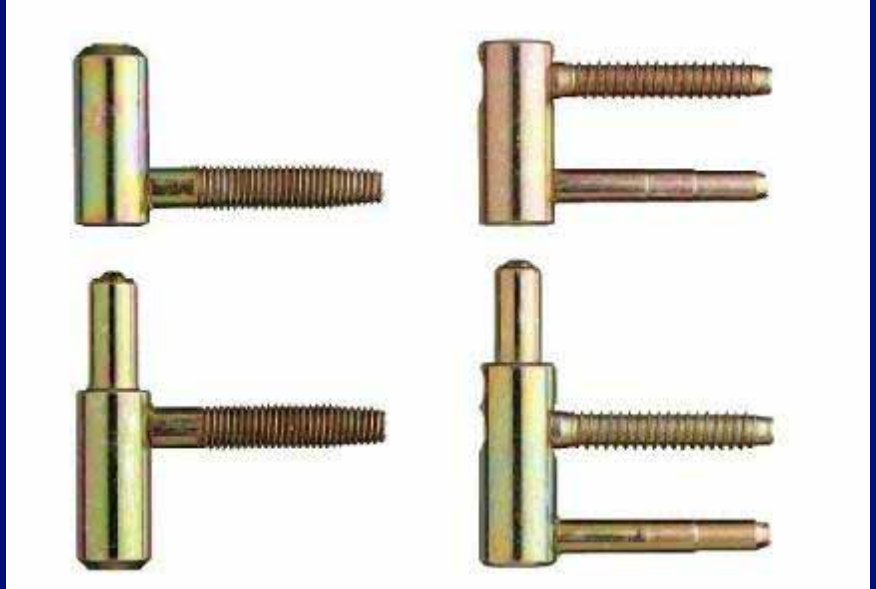

# Window products

**High quality window fittings  
to build a functional home  
and office.**

- handles and rosettes
- locks and strike plates
- espagnolettes
- hinges
- window stays
- glazing beads and seals
- accessories

# Door products

**High quality door fittings for convenient every day life.**

- Handles and rosettes & back plates
- espagnolettes
- door-pulls
- locking products
- hinges
- glazing beads and seals
- accessories

## **SG100 espagnolette system**

- installation to eurogroove
- light but firm and reliable function
- stepless longitudinal adjustment
- > fast delivery of any length

**MANDELLI**<sup>®</sup>

ISO-BLOCO 600