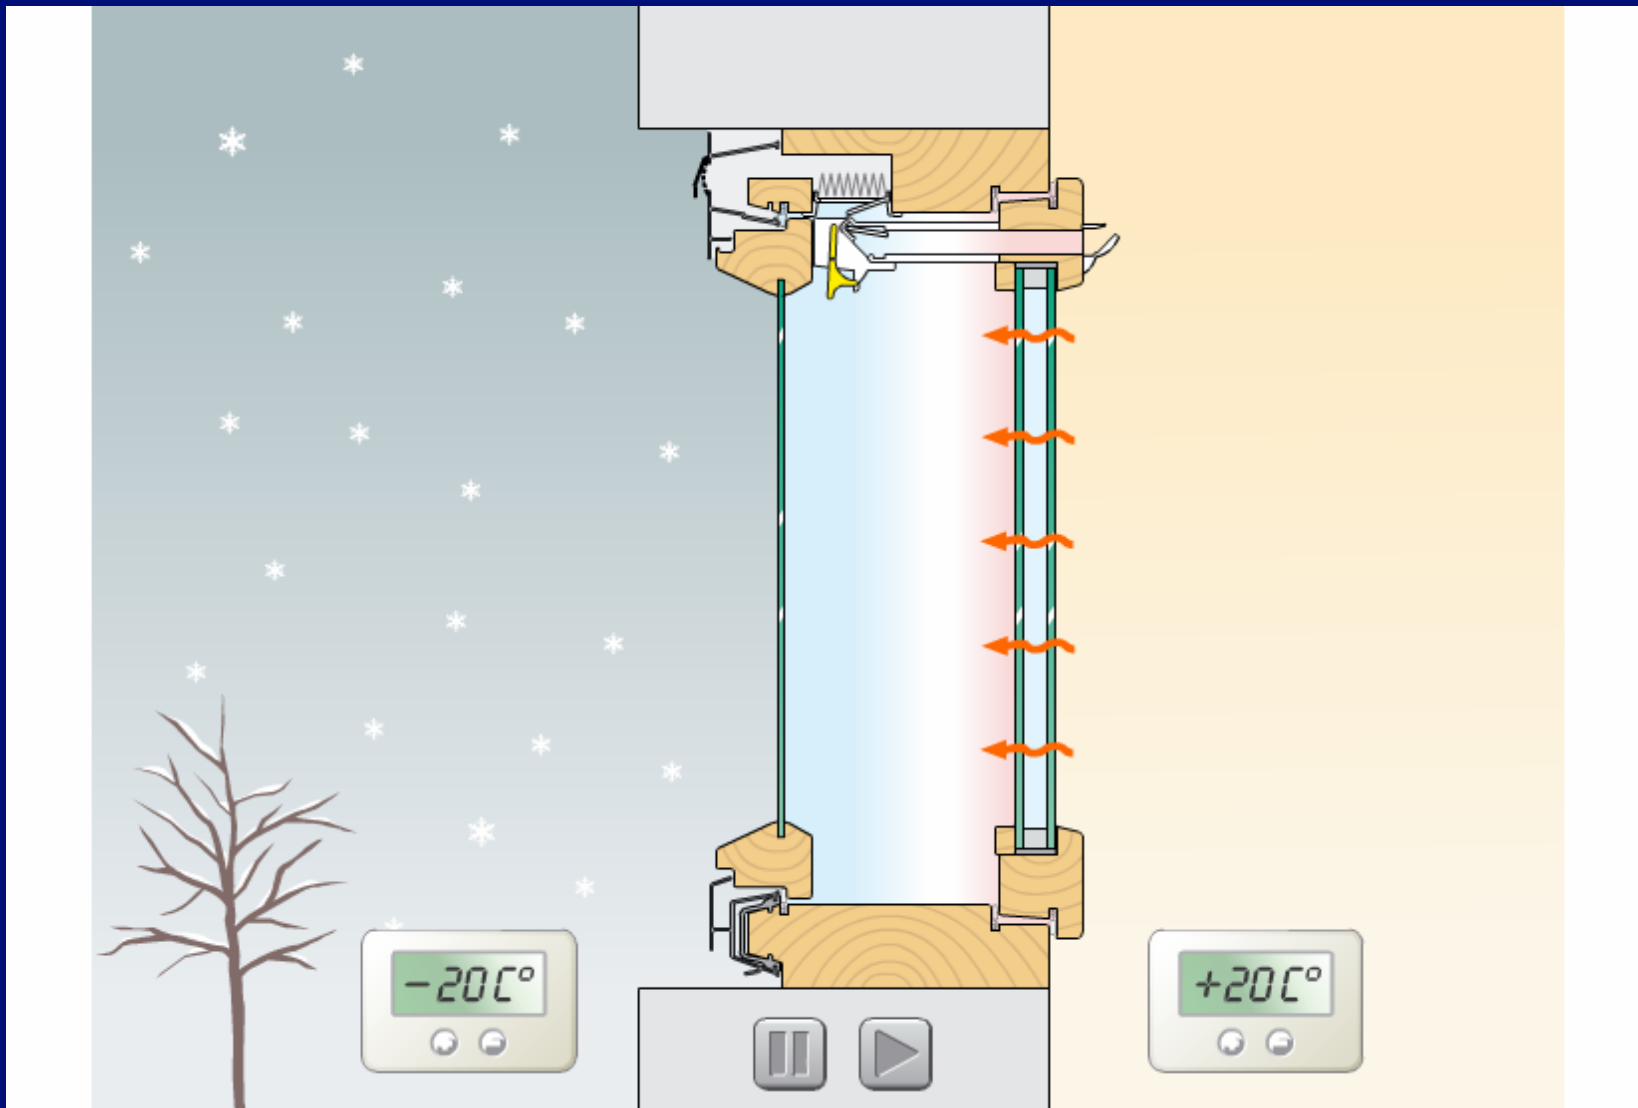

Biobe

ThermoVent

Fresh air window

- pre-warming of air
- advanced filtering
- elegant design

Two functions:

- pre-warming position
- summer time by-pass position