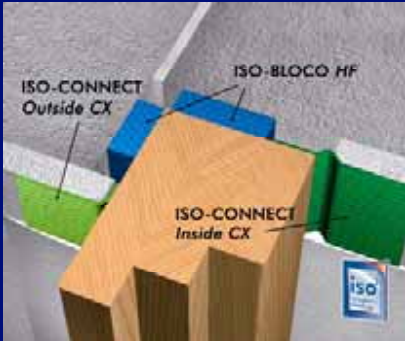

## **SG100 espagnolette system**

- installation to eurogroove
- light but firm and reliable function
- stepless longitudinal adjustment
- > fast delivery of any length

**MANDELLI**<sup>®</sup>

ISO-BLOCO 600

ISO-BLOCO HF

ISO-Sealing System is a modern joint sealing for facades, roofs and interior building.

ISO-CONNECT Outside CX

ISO-CONNECT Inside CX

The Roto architectural hardware are products for inward or outward opening, tilting, sliding, folding, lifting, and Top-Hung.