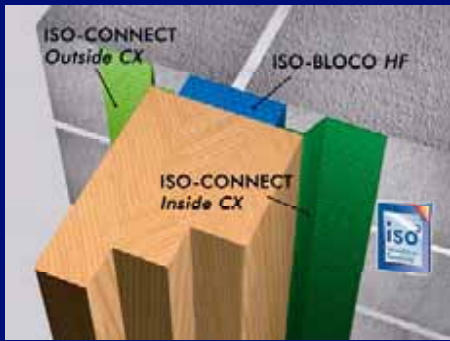

## **SG100 espagnolette system**

- installation to eurogroove
- light but firm and reliable function
- stepless longitudinal adjustment
- > fast delivery of any length

**MANDELLI**<sup>®</sup>

ISO-BLOCO 600

ISO-BLOCO HF

ISO-Sealing System is a modern joint sealing for facades, roofs and interior building.

ISO-CONNECT Outside CX

ISO-CONNECT Inside CX

The Roto architectural hardware are products for inward or outward opening, tilting, sliding, folding, lifting, and Top-Hung.