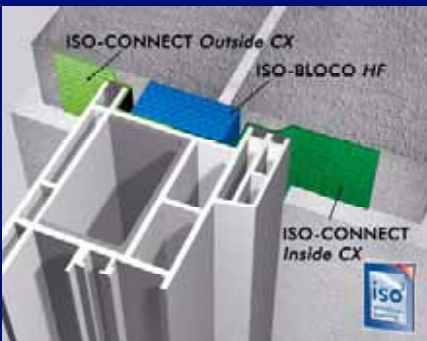

## **SG100 espagnolette system**

- installation to eurogroove
- light but firm and reliable function
- stepless longitudinal adjustment
- > fast delivery of any length

**MANDELLI**<sup>®</sup>

ISO-BLOCO 600

ISO-BLOCO HF

ISO-Sealing System is a modern joint sealing for facades, roofs and interior building.

ISO-CONNECT Outside CX

ISO-CONNECT Inside CX

The Roto architectural hardware are products for inward or outward opening, tilting, sliding, folding, lifting, and Top-Hung.