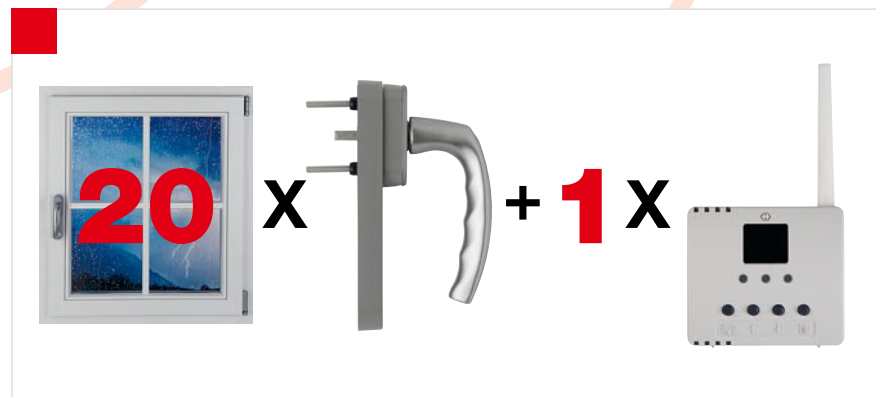

* Technology
from **EnOcean**